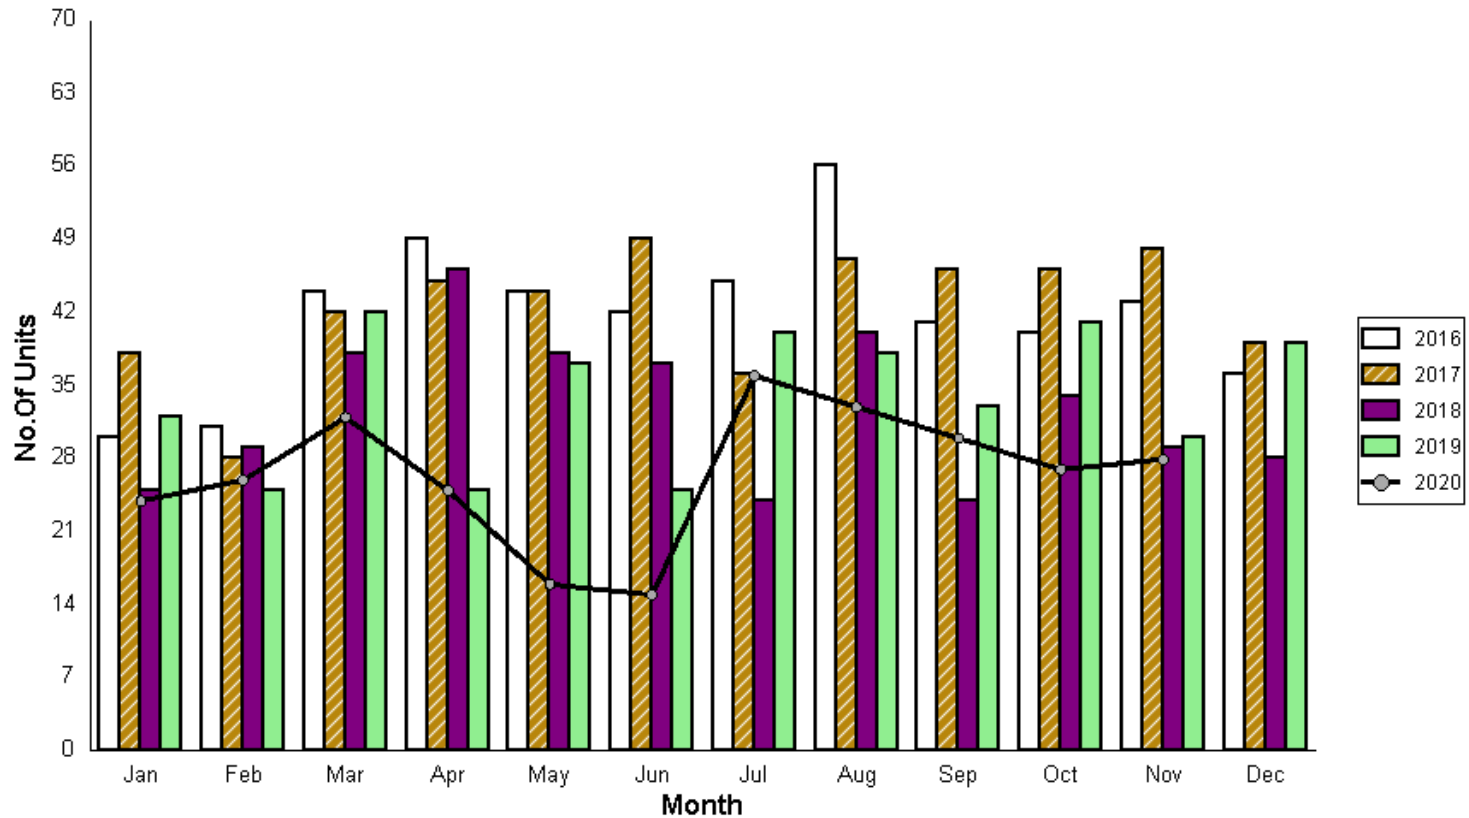

## Resales - 5 Year Comparison

This document was created using an EVALUATION version of ActiveReports. Only a licensed user may legally create reports for use in production. Please report infractions or address questions to [sales@grapecity.us.com](mailto:sales@grapecity.us.com). Copyright © 2002-2009 GrapeCity, inc. All rights reserved.